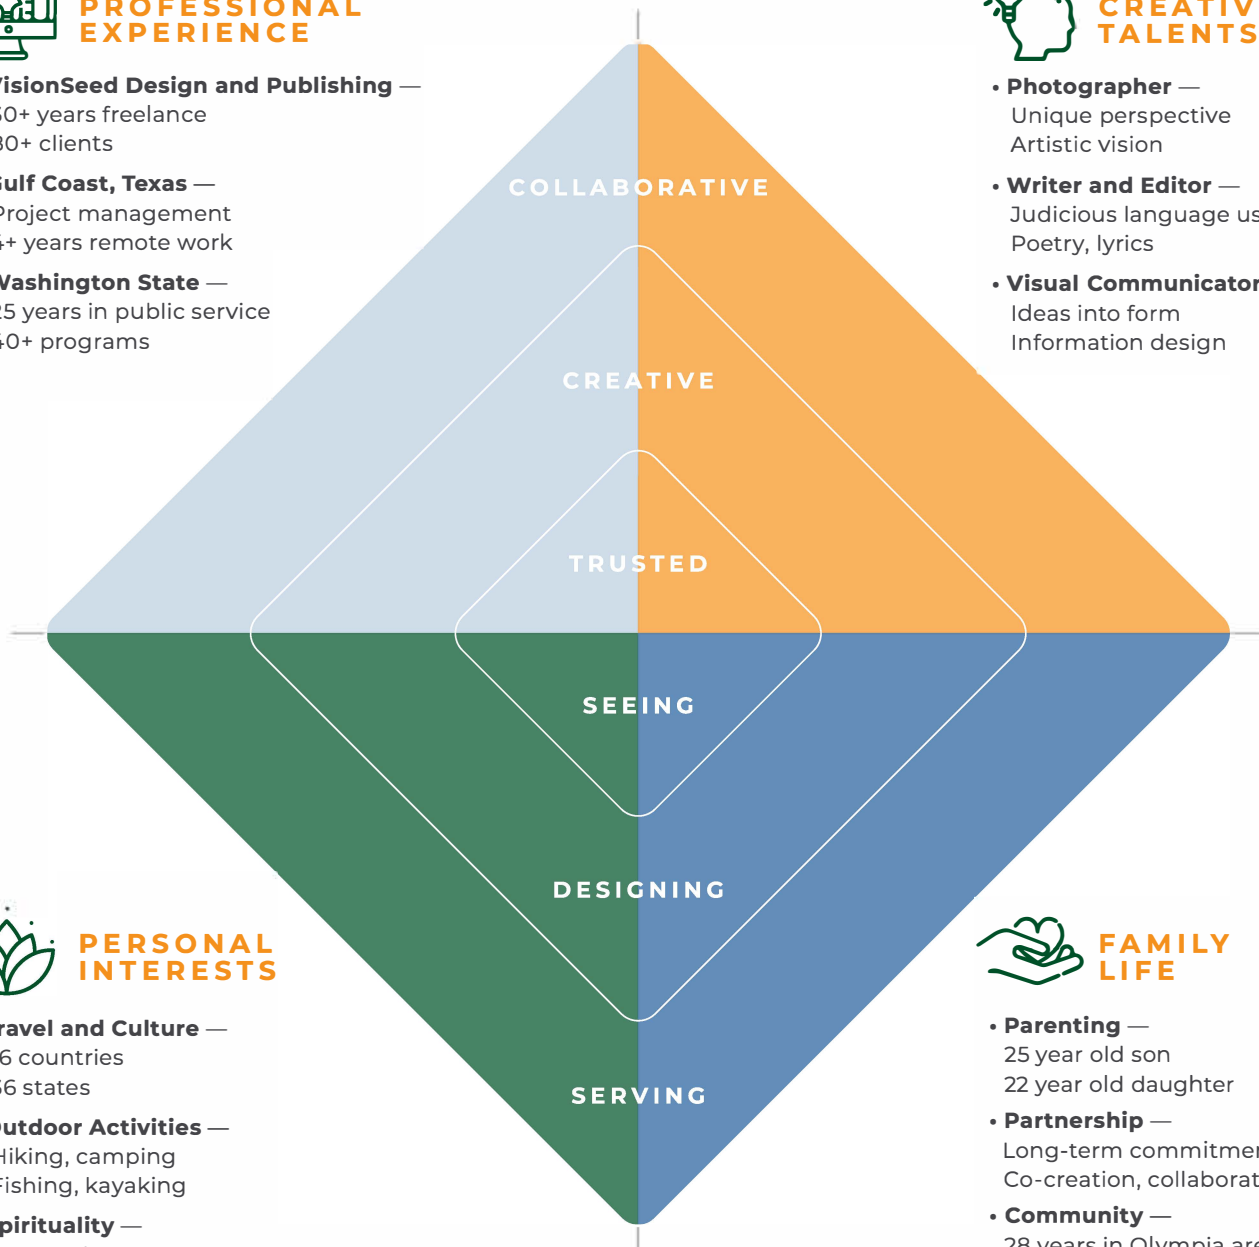

Photo: Vonda Witley | Glacier Lagoon, Iceland

VALUES

My personal values drive and define my work. I am trusted, creative, and collaborative. I bring my experience, talents, and vision to support projects and individuals. This visual communicates how I integrate my core values in four areas of my life, and create positive results for clients through seeing, designing, and serving.

PROFESSIONAL EXPERIENCE

- **VisionSeed Design and Publishing** —
30+ years freelance
80+ clients
- **Gulf Coast, Texas** —
Project management
4+ years remote work
- **Washington State** —
25 years in public service
40+ programs

CREATIVE TALENTS

- **Photographer** —
Unique perspective
Artistic vision
- **Writer and Editor** —
Judicious language use
Poetry, lyrics
- **Visual Communicator** —
Ideas into form
Information design

PERSONAL INTERESTS

- **Travel and Culture** —
16 countries
36 states
- **Outdoor Activities** —
Hiking, camping
Fishing, kayaking
- **Spirituality** —
Personal ethos
Interfaith community

FAMILY LIFE

- **Parenting** —
25 year old son
22 year old daughter
- **Partnership** —
Long-term commitment
Co-creation, collaboration
- **Community** —
28 years in Olympia area
Performing arts, sustainability