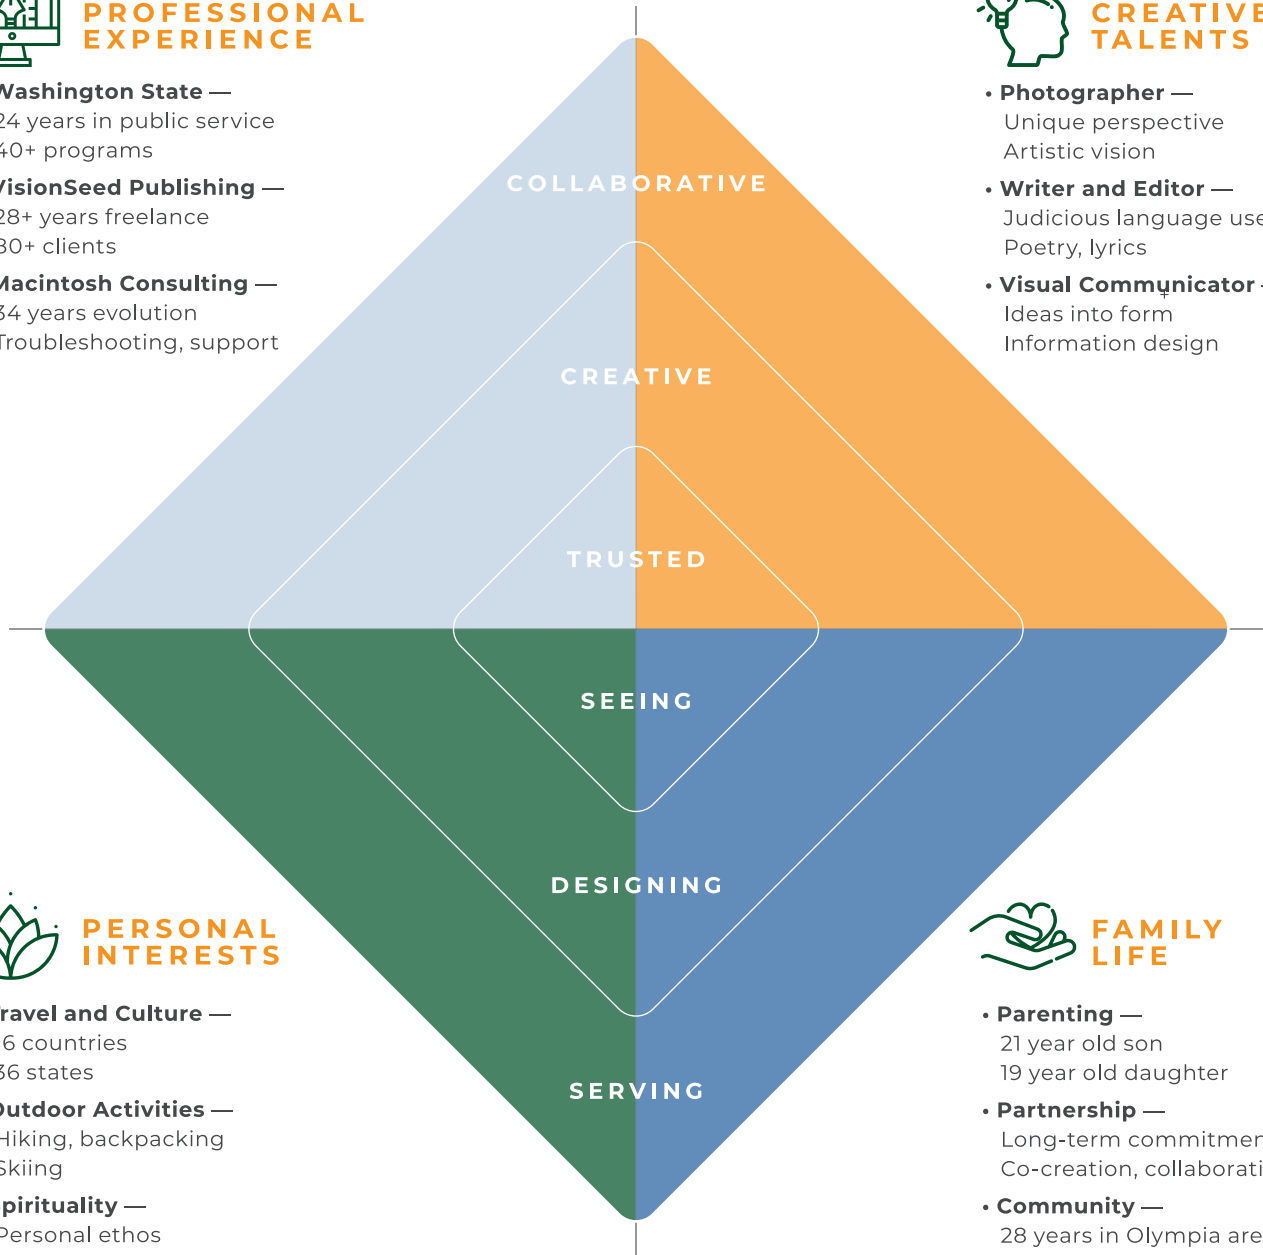

VONDA WITLEY
VISUAL COMMUNICATOR

MOBILE: 360.339.2814
EMAIL: vwitley@visionseed.com
WEB: www.visionseed.com

Photo: Vonda Witley | Glacier Lagoon, Iceland

VALUES

My personal values drive and define my work. I am trusted, creative, and collaborative. I bring my experience, talents, and vision to support projects and individuals. This visual communicates how I integrate my core values in four areas of my life, and create positive results for clients through seeing, designing, and serving.

PROFESSIONAL EXPERIENCE

- **Washington State** —
24 years in public service
40+ programs
- **VisionSeed Publishing** —
28+ years freelance
80+ clients
- **Macintosh Consulting** —
34 years evolution
Troubleshooting, support

CREATIVE TALENTS

- **Photographer** —
Unique perspective
Artistic vision
- **Writer and Editor** —
Judicious language use
Poetry, lyrics
- **Visual Communicator** —
Ideas into form
Information design

PERSONAL INTERESTS

- **Travel and Culture** —
16 countries
36 states
- **Outdoor Activities** —
Hiking, backpacking
Skiing
- **Spirituality** —
Personal ethos
Interfaith community

FAMILY LIFE

- **Parenting** —
21 year old son
19 year old daughter
- **Partnership** —
Long-term commitment
Co-creation, collaboration
- **Community** —
28 years in Olympia area
Performing arts, sustainability